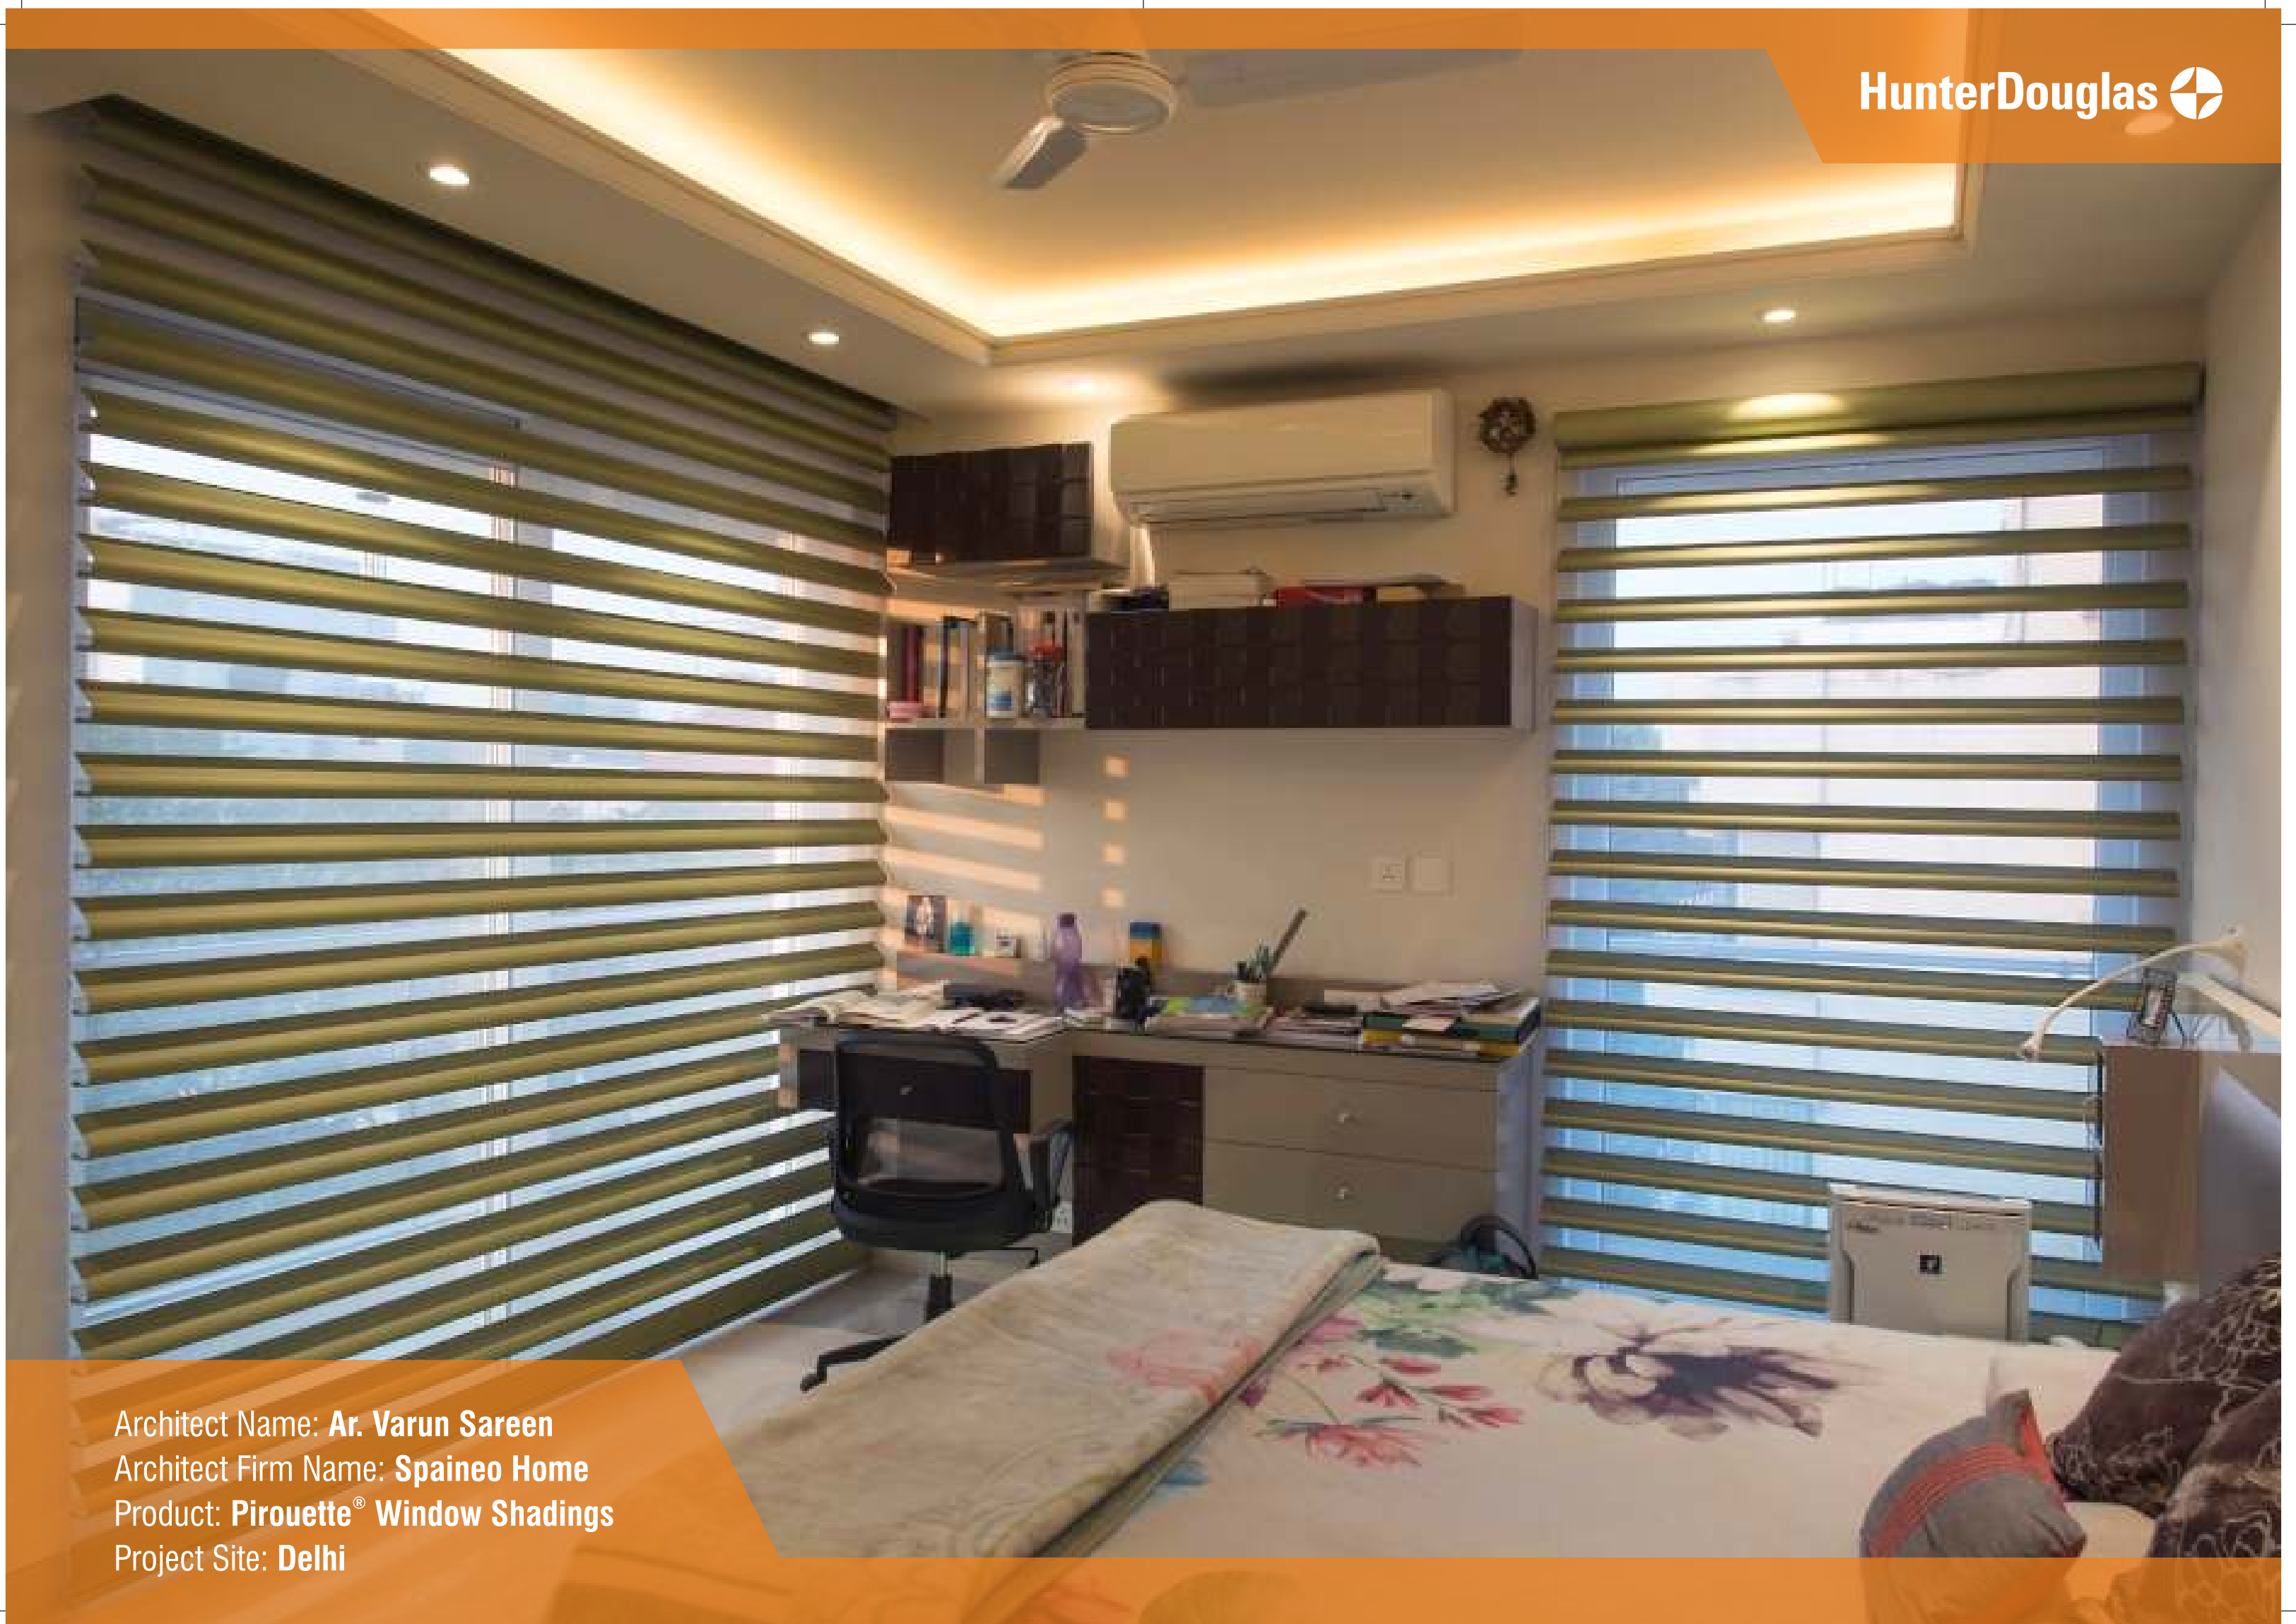

Architect Name: **Ar. Varun Sareen**
Architect Firm Name: **Spaineo Home**
Product: **Pirouette® Window Shadings**
Project Site: **Delhi**