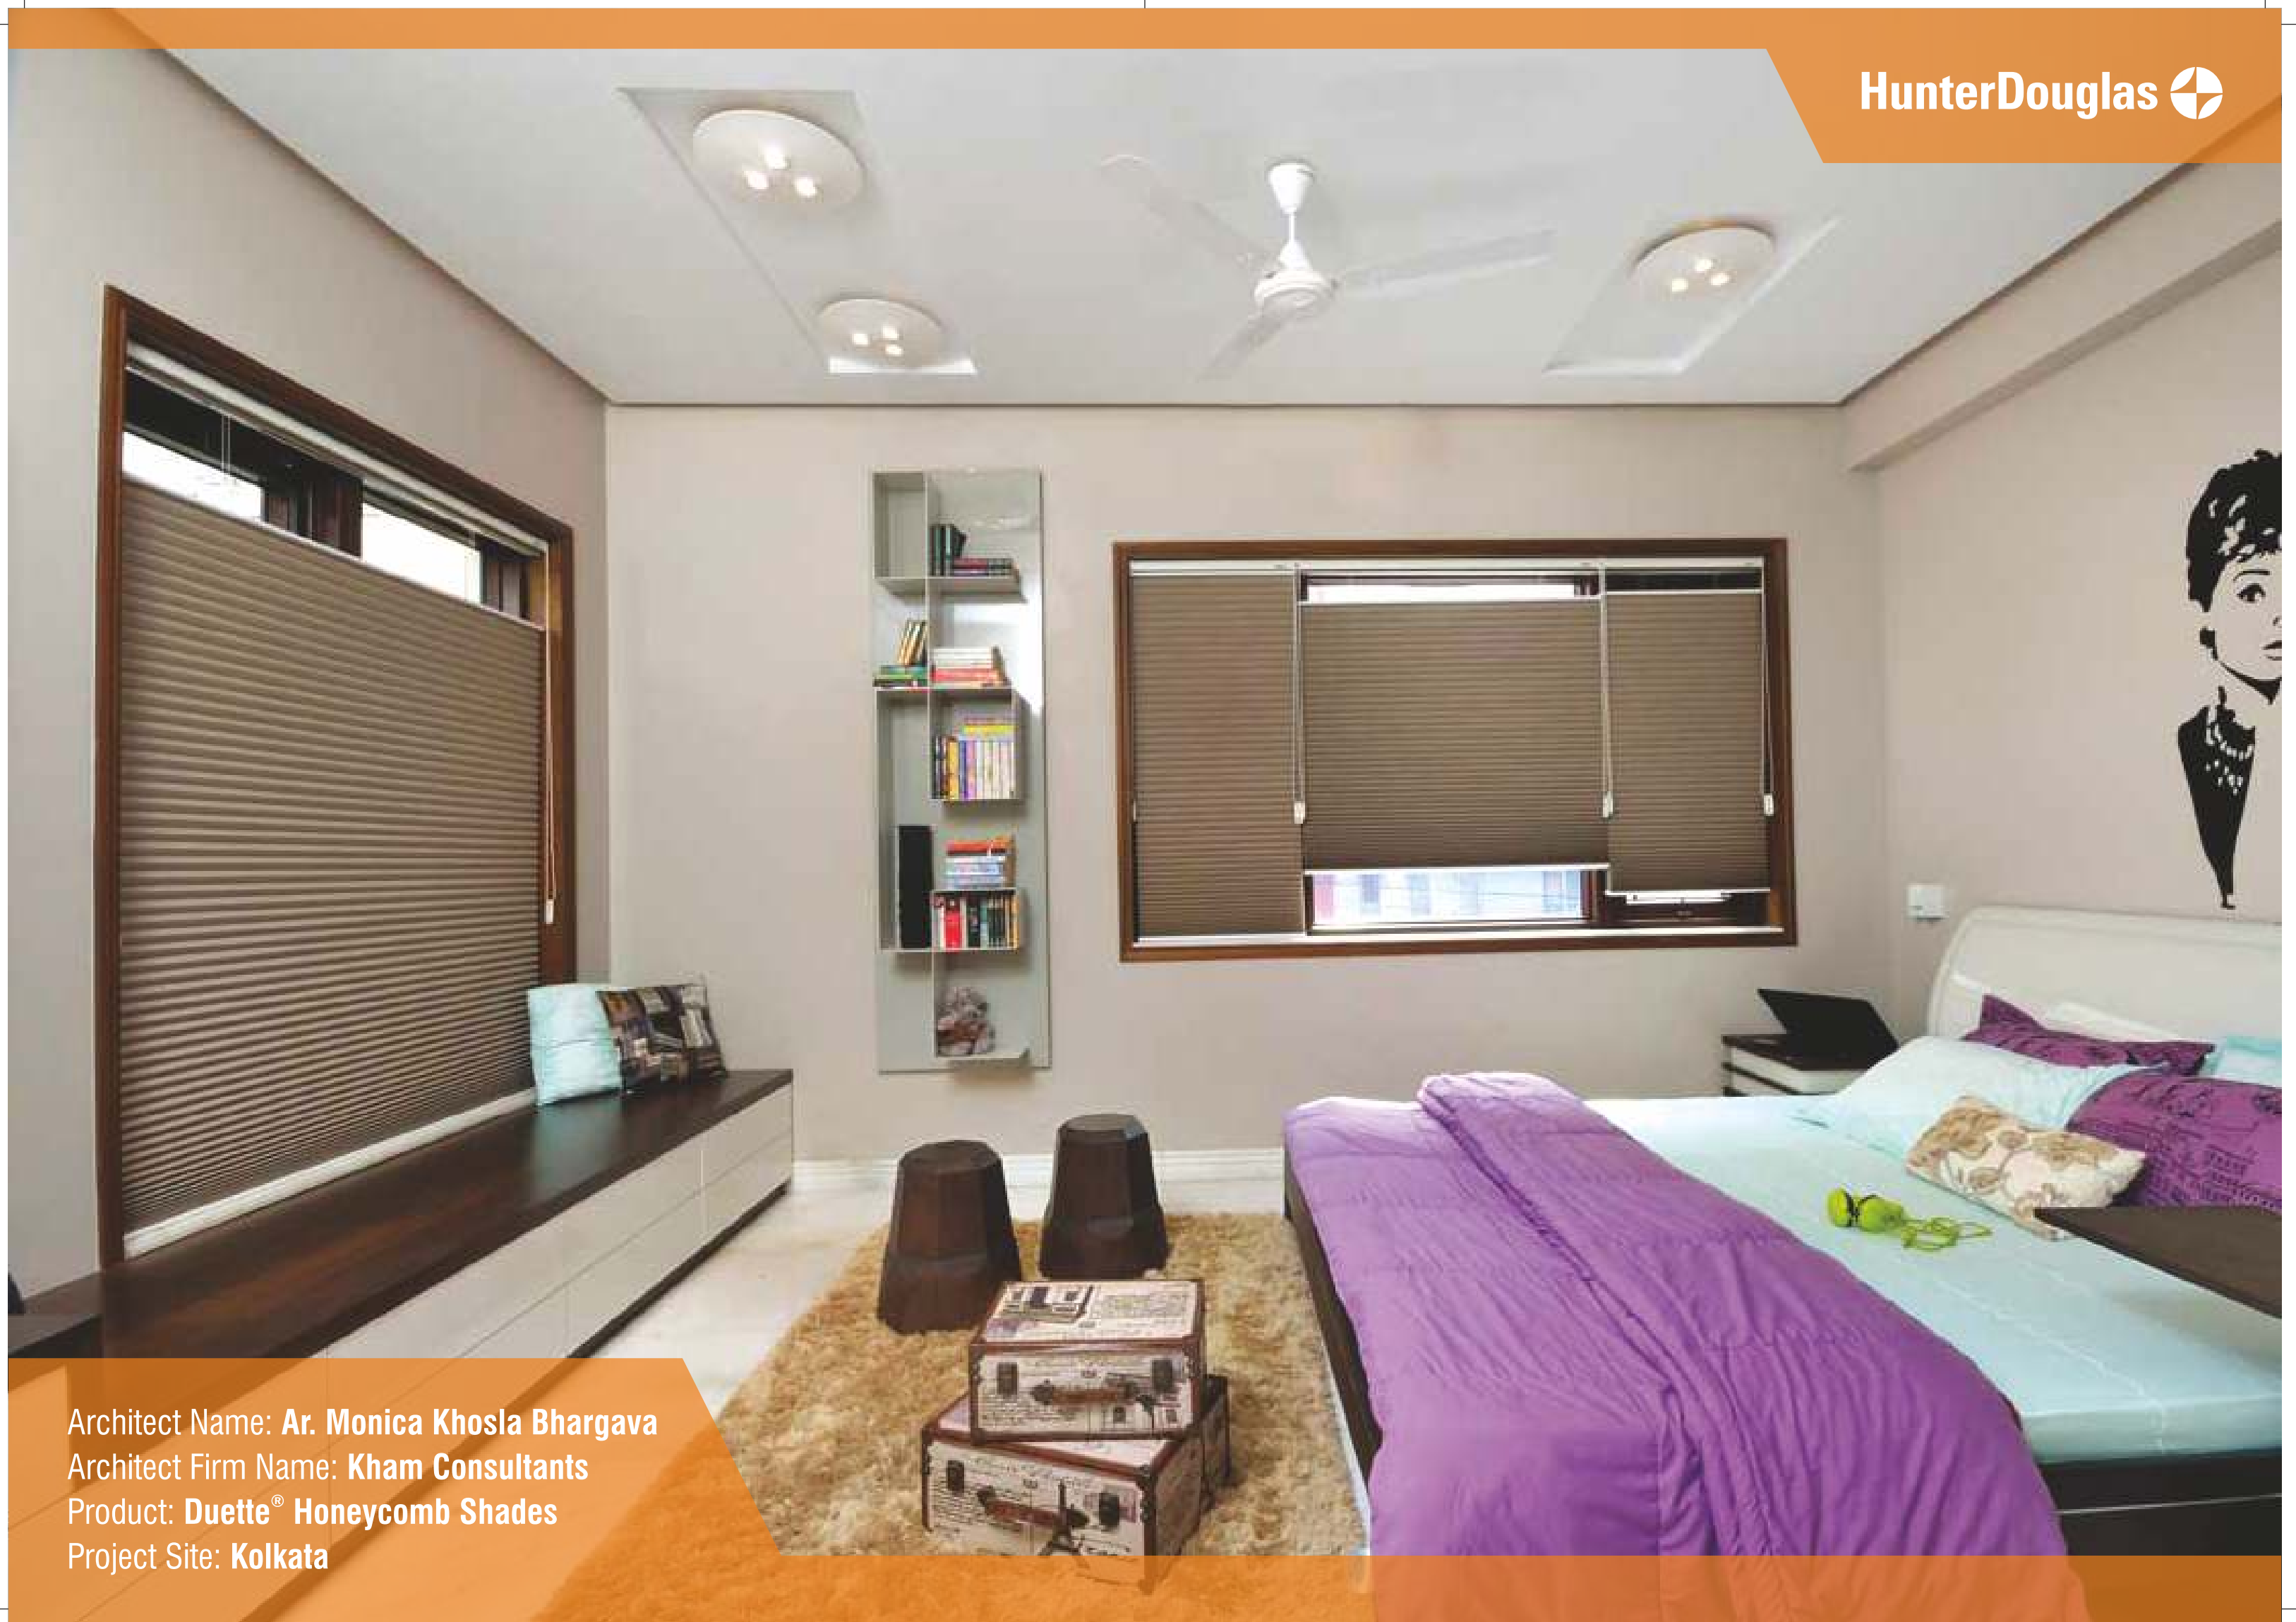

Architect Name: **Ar. Monica Khosla Bhargava**
Architect Firm Name: **Kham Consultants**
Product: **Duette® Honeycomb Shades**
Project Site: **Kolkata**