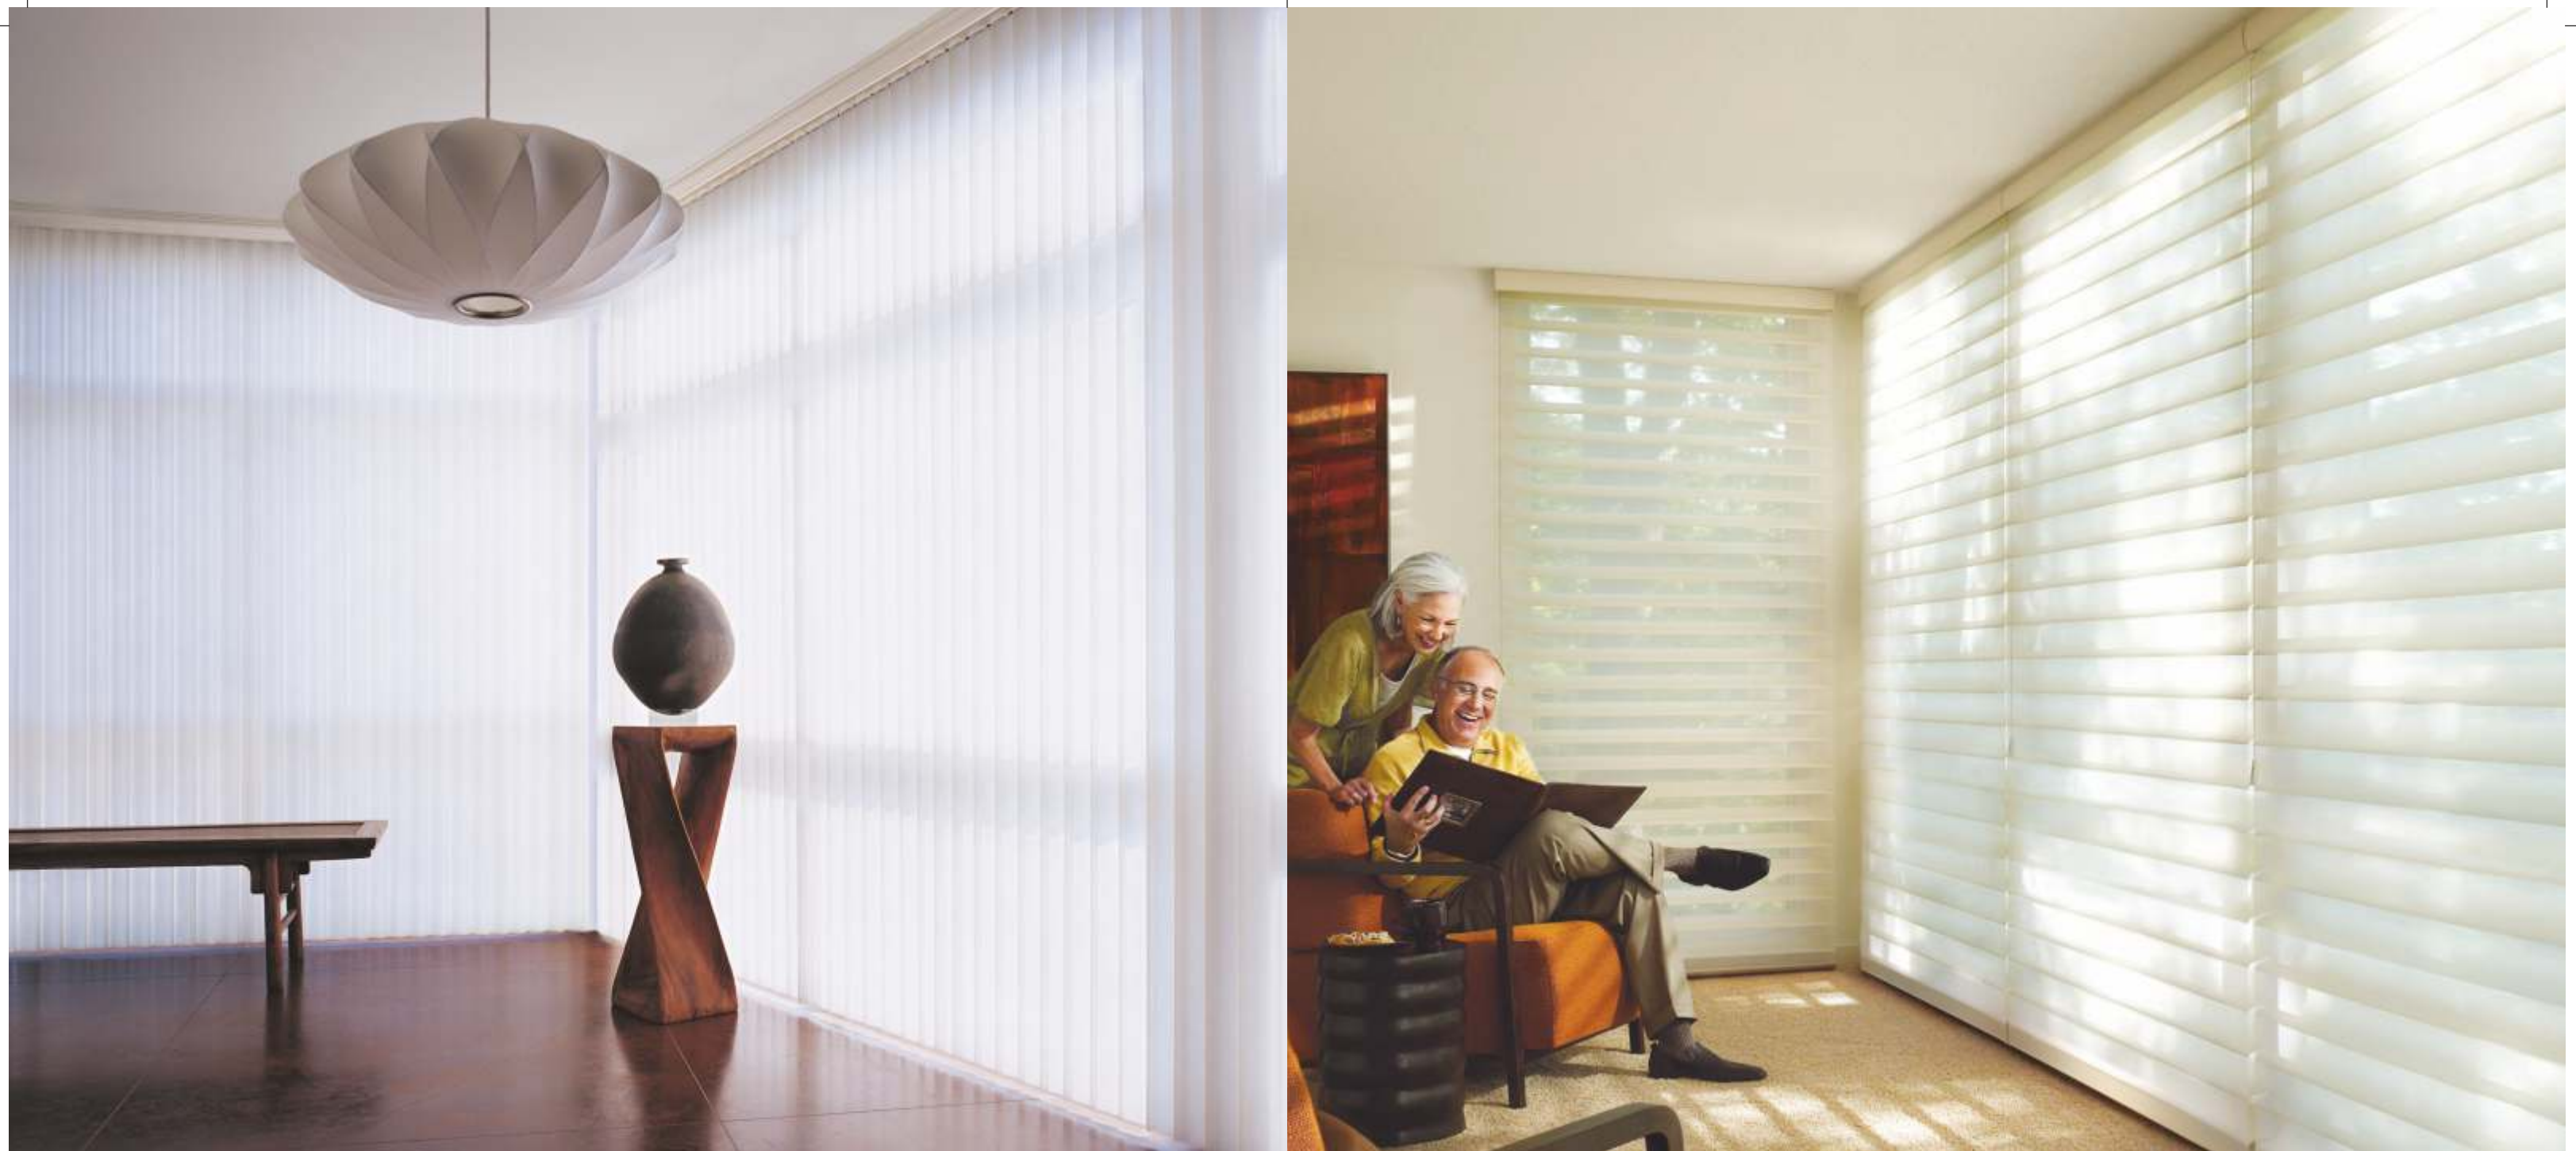

An innovative twist on tradition

Luminette®

Privacy Sheers

Privacy with softened light. Enjoy subdued light and the privacy of soft draperies in Luminette® Privacy Sheers. Fabric vanes rotate for privacy while controlling the light in a room. Perfect for large windows and sliding glass doors, their superior UV protection meets both your decorating and practical needs.